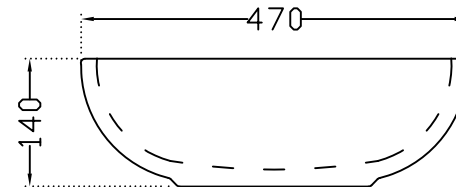

SIDE VIEW

Jaquar Group

Global Headquarters
Plot No. 3, Sector- M-11, IMT Manesar
Gurgaon, NCR - 122050, India
E-mail : Sales: support@jaquar.com
Customer Service : service@jaquar.com

ITEM CODE	ADS-MBT-64913
ITEM TYPE	TABLE TOP BASIN
ITEM SIZE	635X470X140 mm
ALL DIMENSIONS ARE IN MM. (TOLERANCE ± 5 MM)